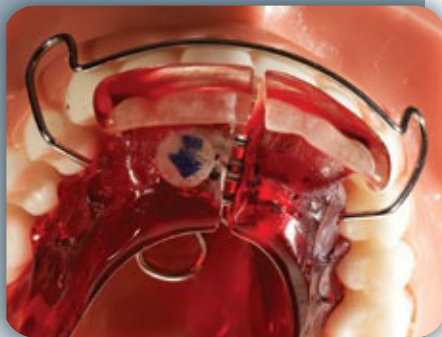

REMOVABLE FUNCTIONALS

Twinblock

Bionator

Frankel

AOA can provide virtually all of today's popular functional appliance designs, from the two arch designs to the single arch active plates. Special attention is critical for coordination of the arches for the role acrylic plays in the eruption dynamics and growth modification. Our technical staff is trained to understand the important relationship of construction bites and model articulation in order to obtain the maximum potential benefits of **Functional Appliances**. Expansion screws in many variations are available including Ni-Ti® spring enhanced screws for less rigid but consistent force.