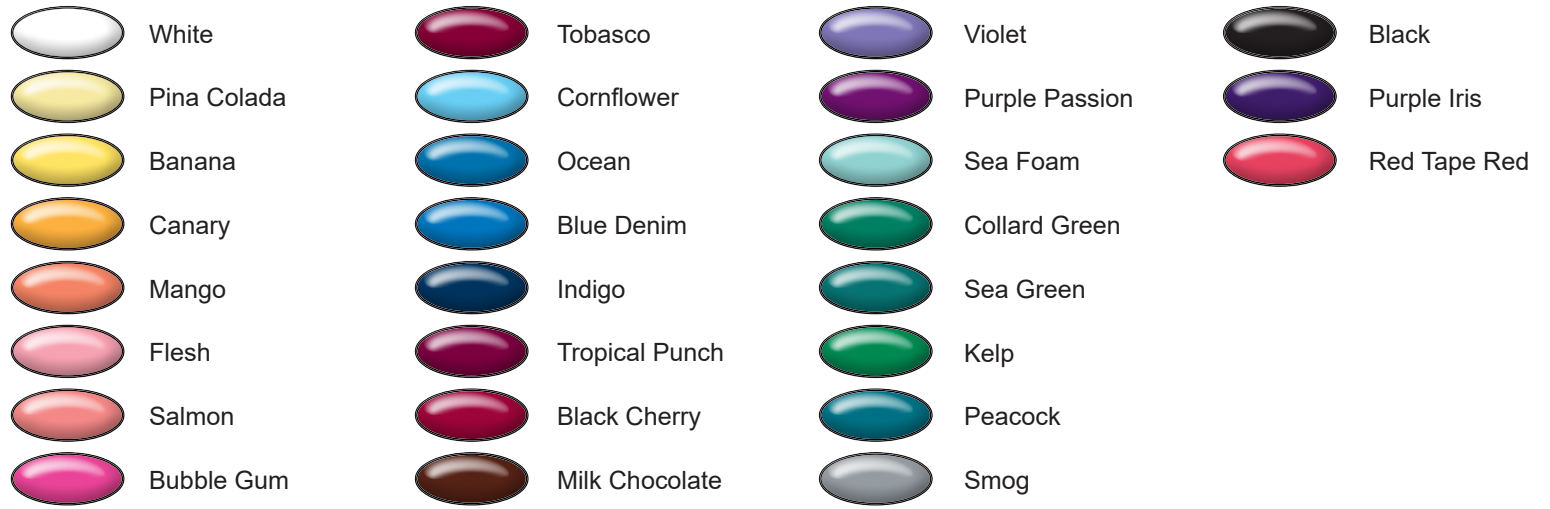

AOA OPAQUE
COLORS - FREE!